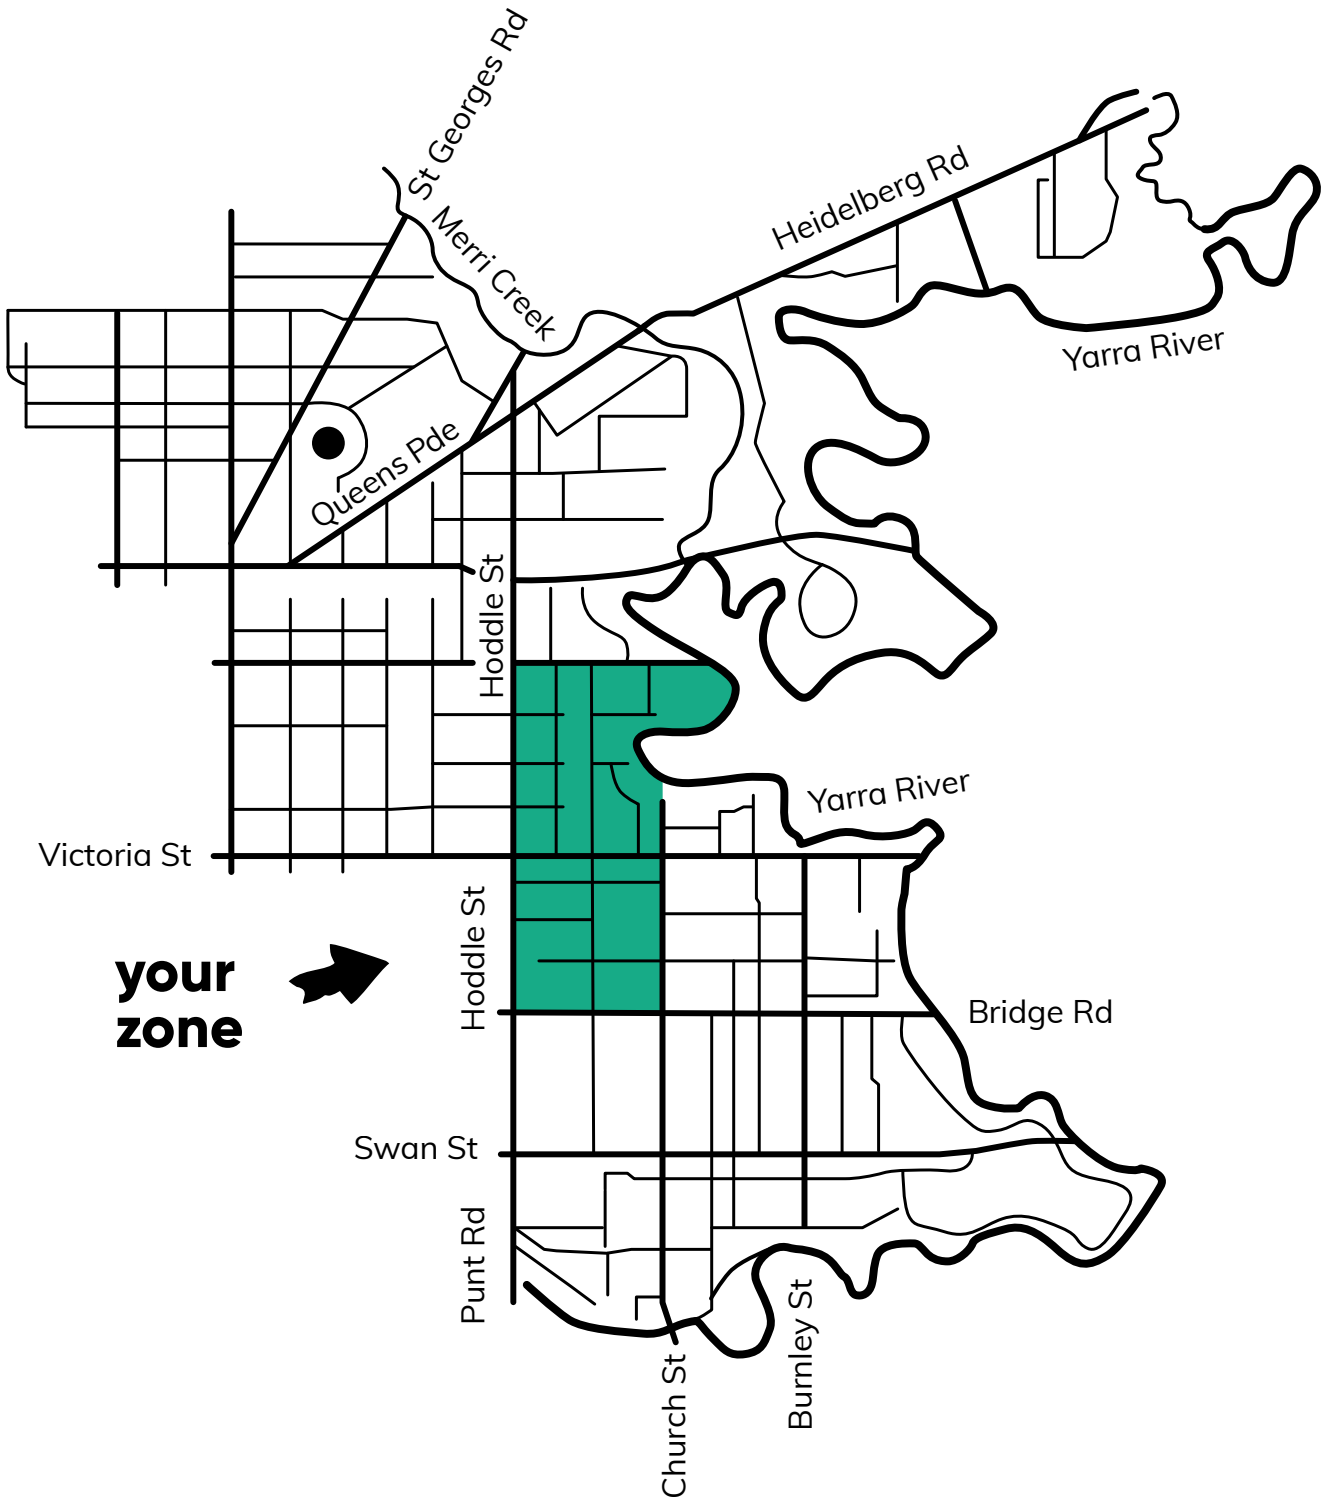

May 2025

M	T	W	T	F	S	S
		1	2	3	4	
5	6	7	8	9	10	11
12	13	14	15	16	17	18
19	20	21	22	23	24	25
26	27	28	29	30	31	

June 2025

M	T	W	T	F	S	S
						1
2	3	4	5	6	7	8
9	10	11	12	13	14	15
16	17	18	19	20	21	22
23	24	25	26	27	28	29
30						

We will not collect bundled branches or any other green waste items placed next to or on top of your FOGO bin.

For more information scan the QR code or visit yarracity.vic.gov.au/bincollection

**You are in
Zone 3:
Tuesday**