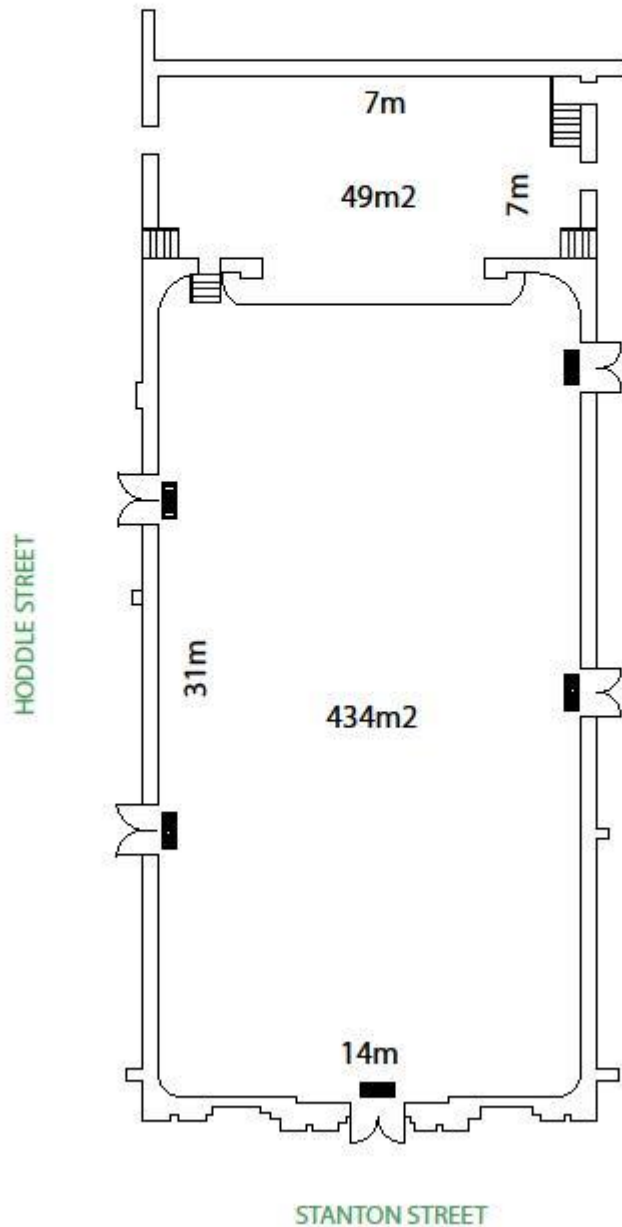

# Collingwood Town Hall

Floor Plan

Draw floor plan using these icons:

 - Table

X - Chair

Write the total number of tables and/or chairs required:

Tables: \_\_\_\_\_

Chairs: \_\_\_\_\_

## Furniture available at Collingwood Town Hall:

45 rectangular tables (2.4m x 0.76m) – seats 8-10pp

496 brown banquet chairs (44x58cm)