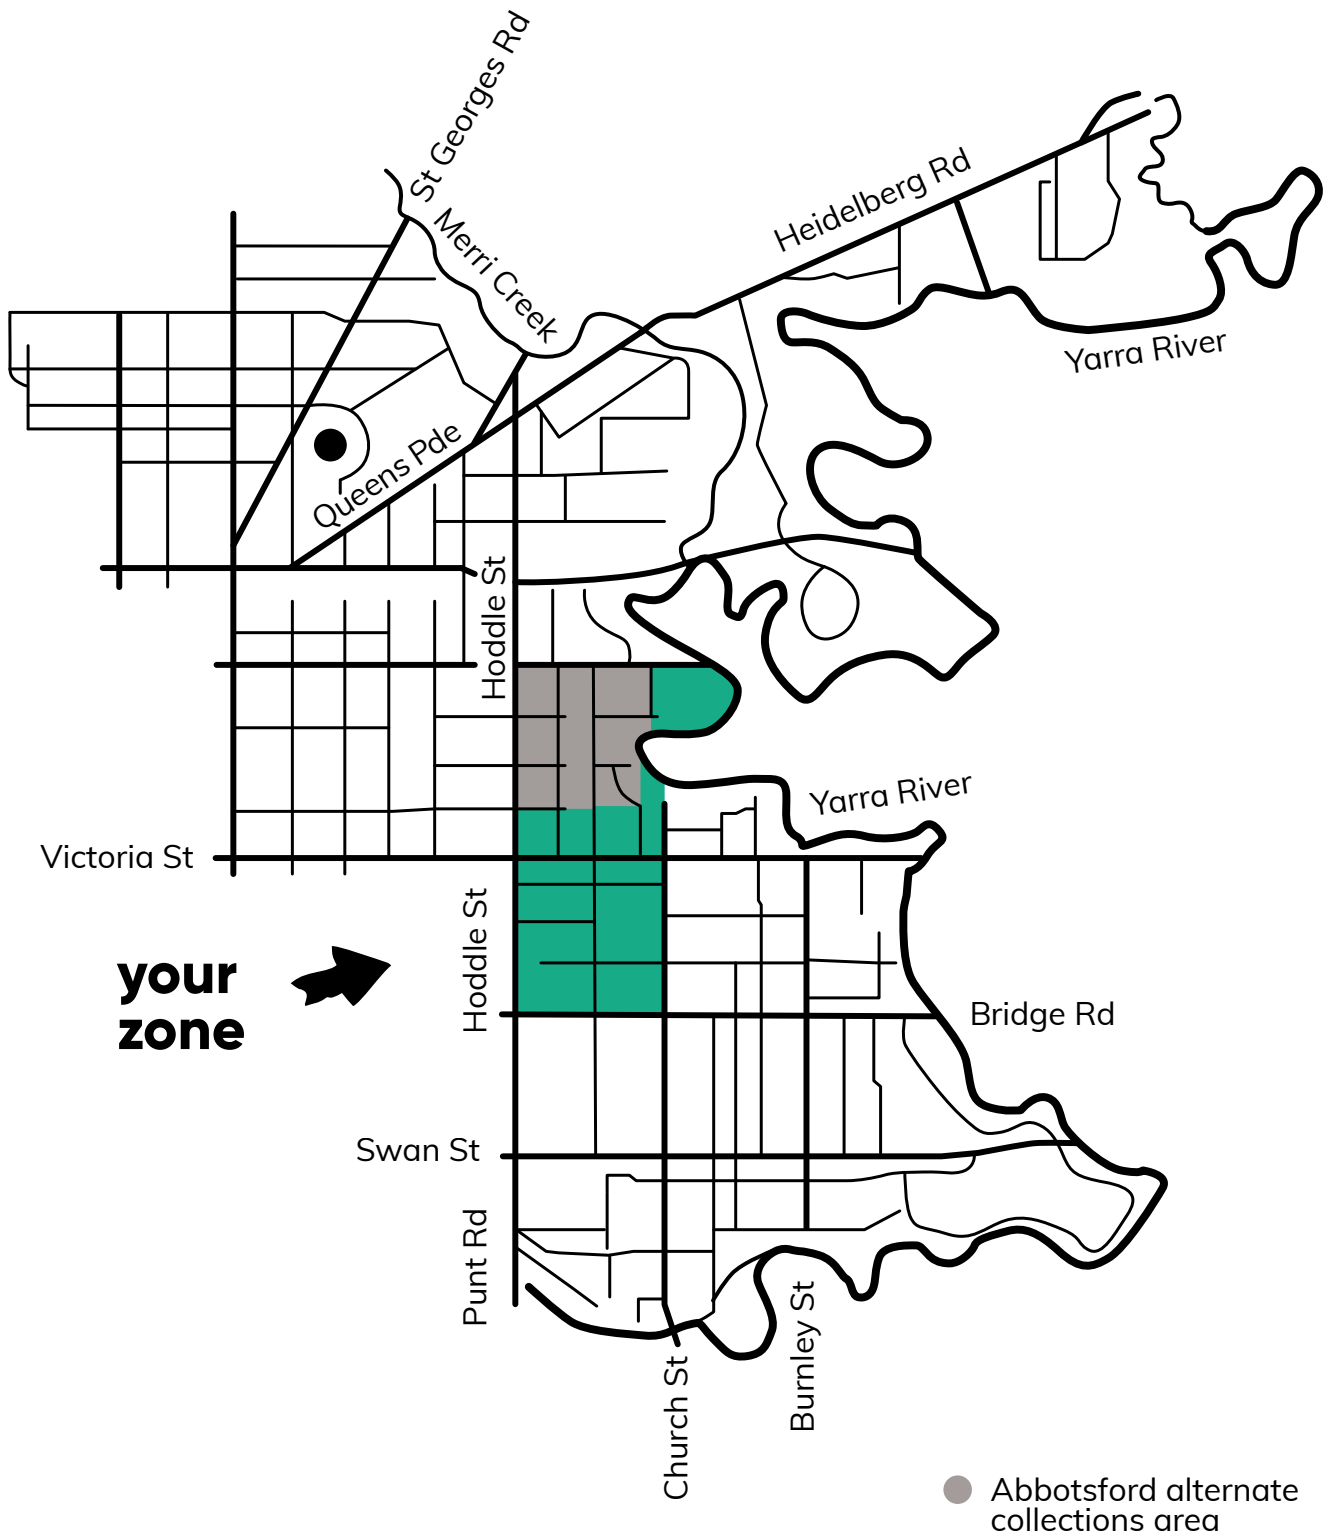

May 2025

M	T	W	T	F	S	S
		1	2	3	4	
5	6	7	8	9	10	11
12	13	14	15	16	17	18
19	20	21	22	23	24	25
26	27	28	29	30	31	

June 2025

M	T	W	T	F	S	S
						1
2	3	4	5	6	7	8
9	10	11	12	13	14	15
16	17	18	19	20	21	22
23	24	25	26	27	28	29
30						

We will not collect bundled branches or any other green waste items placed next to or on top of your FOGO bin.

For more information scan the QR code or visit yarracity.vic.gov.au/bincollection

**You are in
Zone 3:
Tuesday**