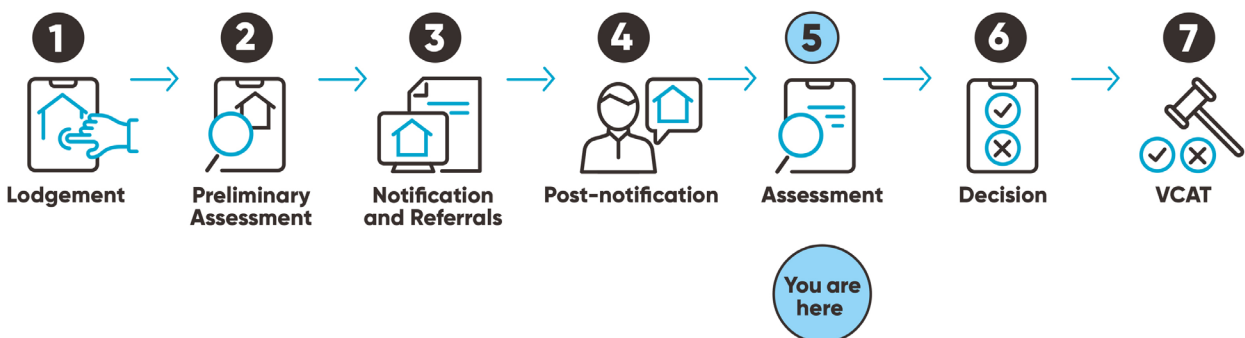

### Stage 4: Post-notification

The applicant can discuss any submissions lodged or referral advice received. During this stage the applicant can discuss ways to modify or help progress the application with the Council Planner.

The planning application may be amended by the applicant and may need to be re-advertised and re-referred, in which case the application may revert back to stage 2 or 3.

The key stages of a Yarra City Council Planning application are:

### Stage 5: Assessment

The Council Planner undertakes a full assessment of the planning application.

The key stages of a Yarra City Council Planning application are: