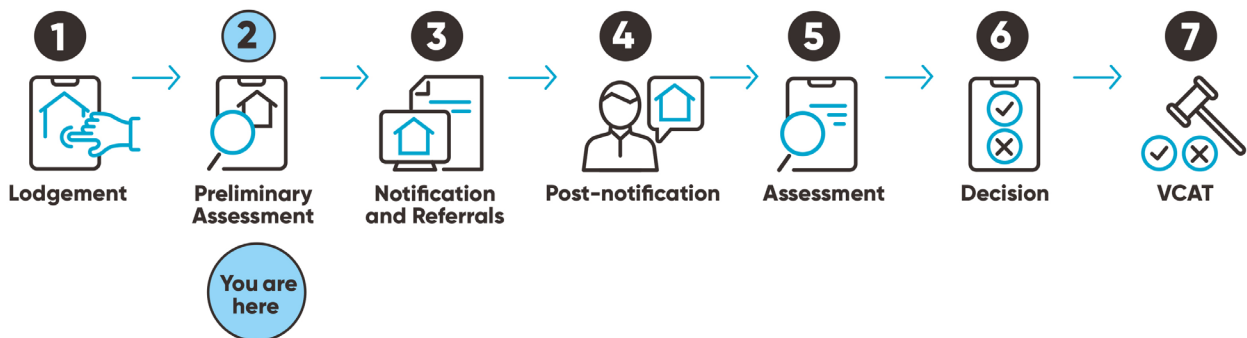

# The planning permit process

There are generally seven stages in the planning permit process. When we send correspondence about your planning application, we will include a diagram showing which stage you are at. You can also see which stage an application is at when you view it online.

## Stage 1: Lodgement

The applicant lodges a planning permit application with Yarra City Council.

The key stages of a Yarra City Council Planning application are:

## Stage 2: Preliminary Assessment

A Council Planner reviews and assesses the lodged planning application. The Council Planner may contact the applicant to request more information.

The key stages of a Yarra City Council Planning application are:

### Stage 3: Notification and referrals

The planning application is advertised (if required). The public are able to view the application online and make a submission (support or object). During this stage the application may be referred to other officers or external organisations for review.