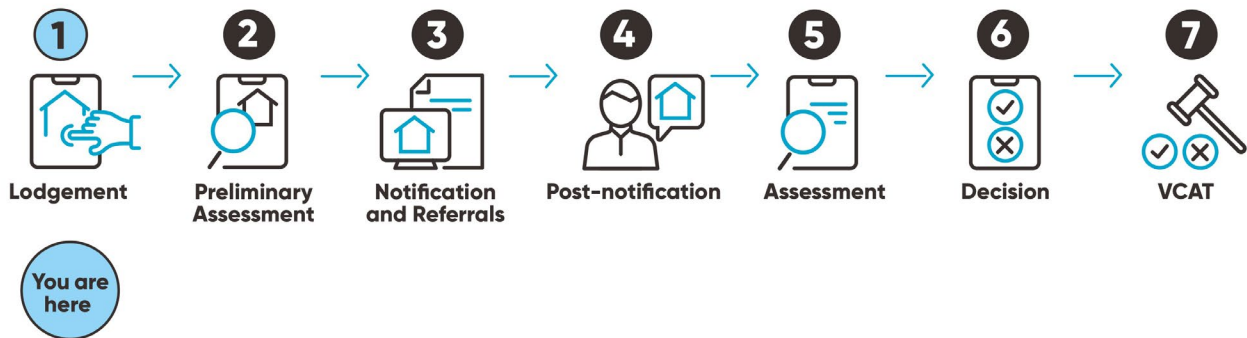

# The planning permit process

There are generally seven stages in the planning permit process. When we send correspondence about your planning application, we will include a diagram showing which stage you are at. You can also see which stage an application is at when you view it online.

## Stage 1: Lodgement

The applicant lodges a planning permit application with Yarra City Council.

The key stages of a Yarra City Council Planning application are:

## Stage 2: Preliminary Assessment

A Council Planner reviews and assesses the lodged planning application. The Council Planner may contact the applicant to request more information.

The key stages of a Yarra City Council Planning application are:

### Stage 7: VCAT

If the applicant or an objector lodges an application with VCAT then Council's decision is reviewed by them as the Responsible Authority.

The key stages of a Yarra City Council Planning application are: