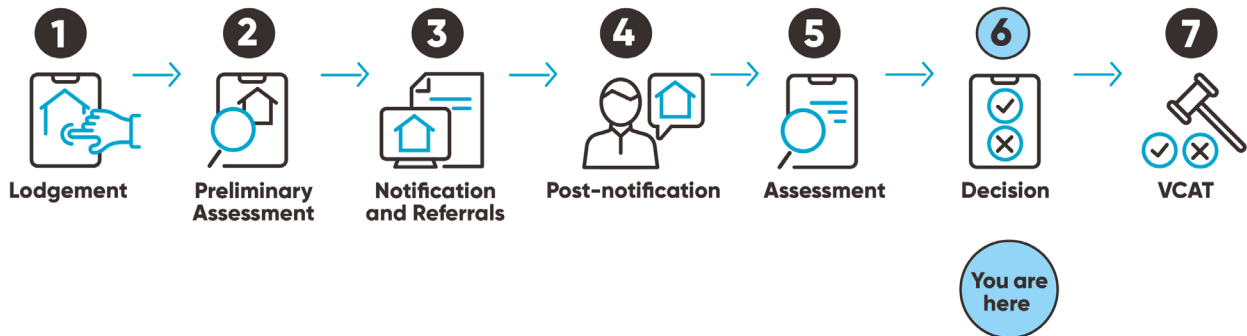

The planning application may be amended by the applicant and may need to be re-advertised and re-referred, in which case the application may revert back to stage 2 or 3.

The key stages of a Yarra City Council Planning application are:

### Stage 5: Assessment

The Council Planner undertakes a full assessment of the planning application.

The key stages of a Yarra City Council Planning application are:

### Stage 6: Decision

Council makes a decision on the planning application.

The key stages of a Yarra City Council Planning application are:

### Stage 7: VCAT

If the applicant or an objector lodges an application with VCAT then Council's decision is reviewed by them as the Responsible Authority.

The key stages of a Yarra City Council Planning application are: