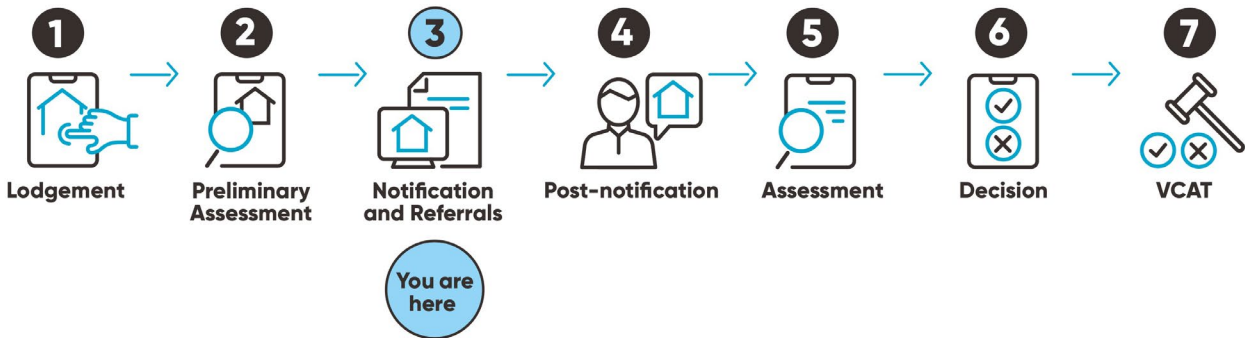

Stage 3: Notification and referrals

The planning application is advertised (if required). The public are able to view the application online and make a submission (support or object). During this stage the application may be referred to other officers or external organisations for review.

The key stages of a Yarra City Council Planning application are: